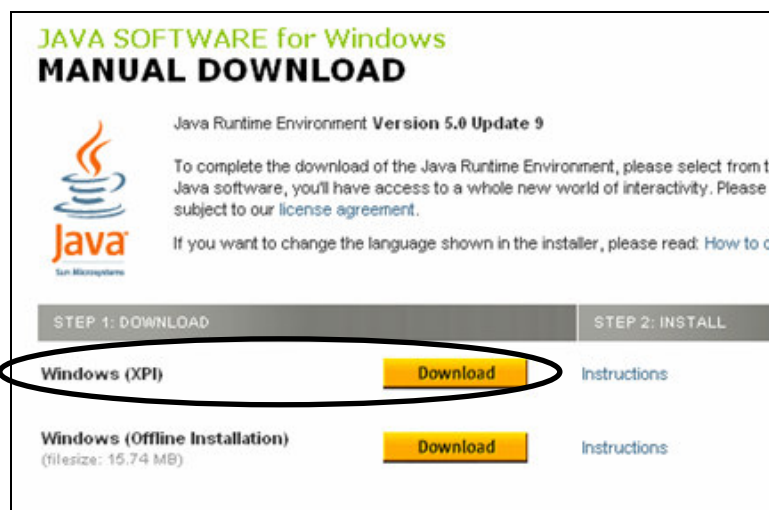

9. If your browser is FireFox, the page below may display. Click the **Download** button for **Windows (XPI)**, and click the **Yes** or **Install** button for any subsequent messages.